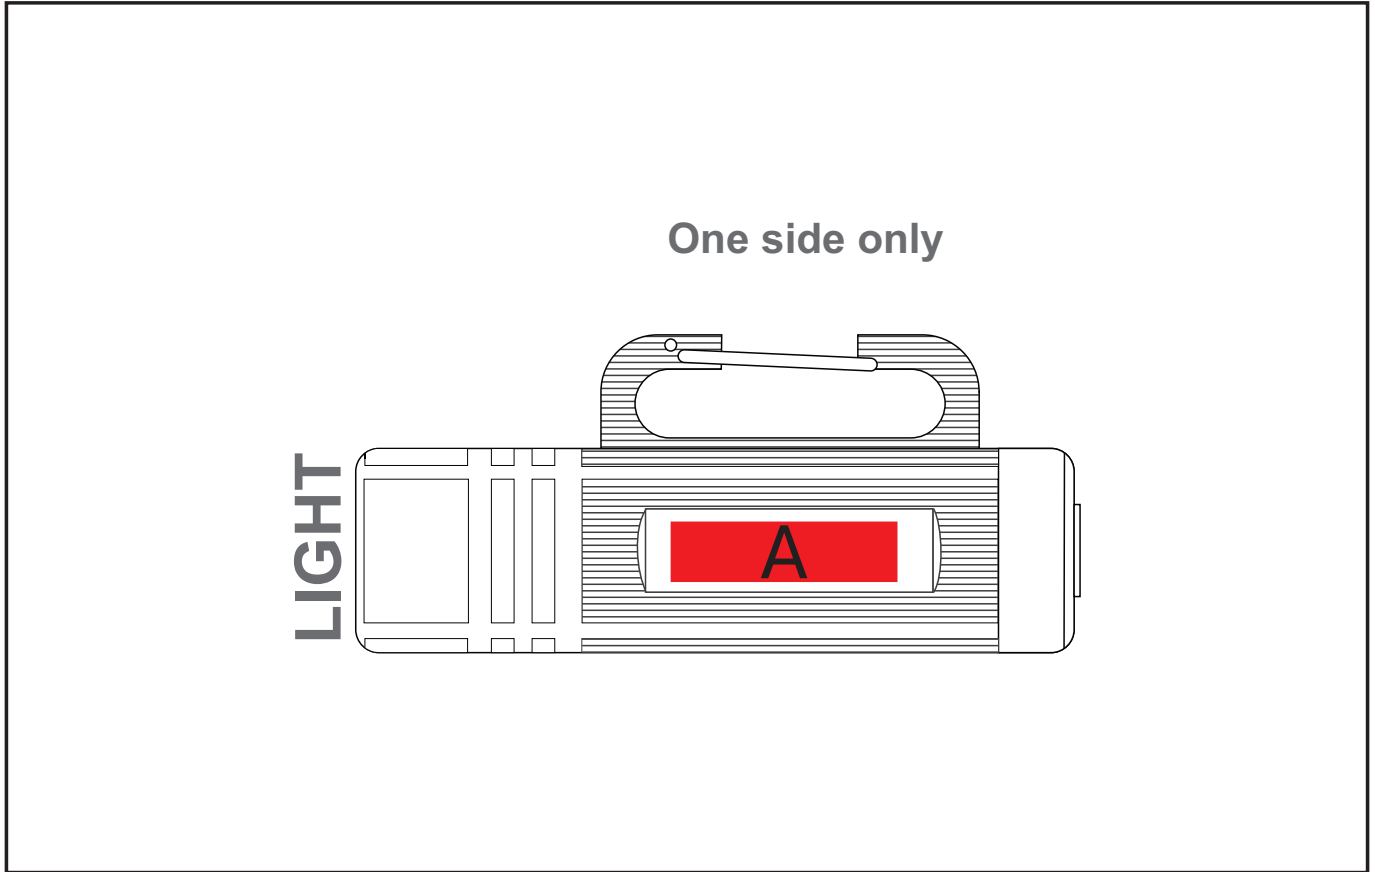

GIFT-17306

Brightforce Torch

Need to know:

Branding Qty: Min: 1, Max: 600

Branding Options:

Position A

1. Laser Engrave (LB) - White
Size: 30mm wide x 8mm high